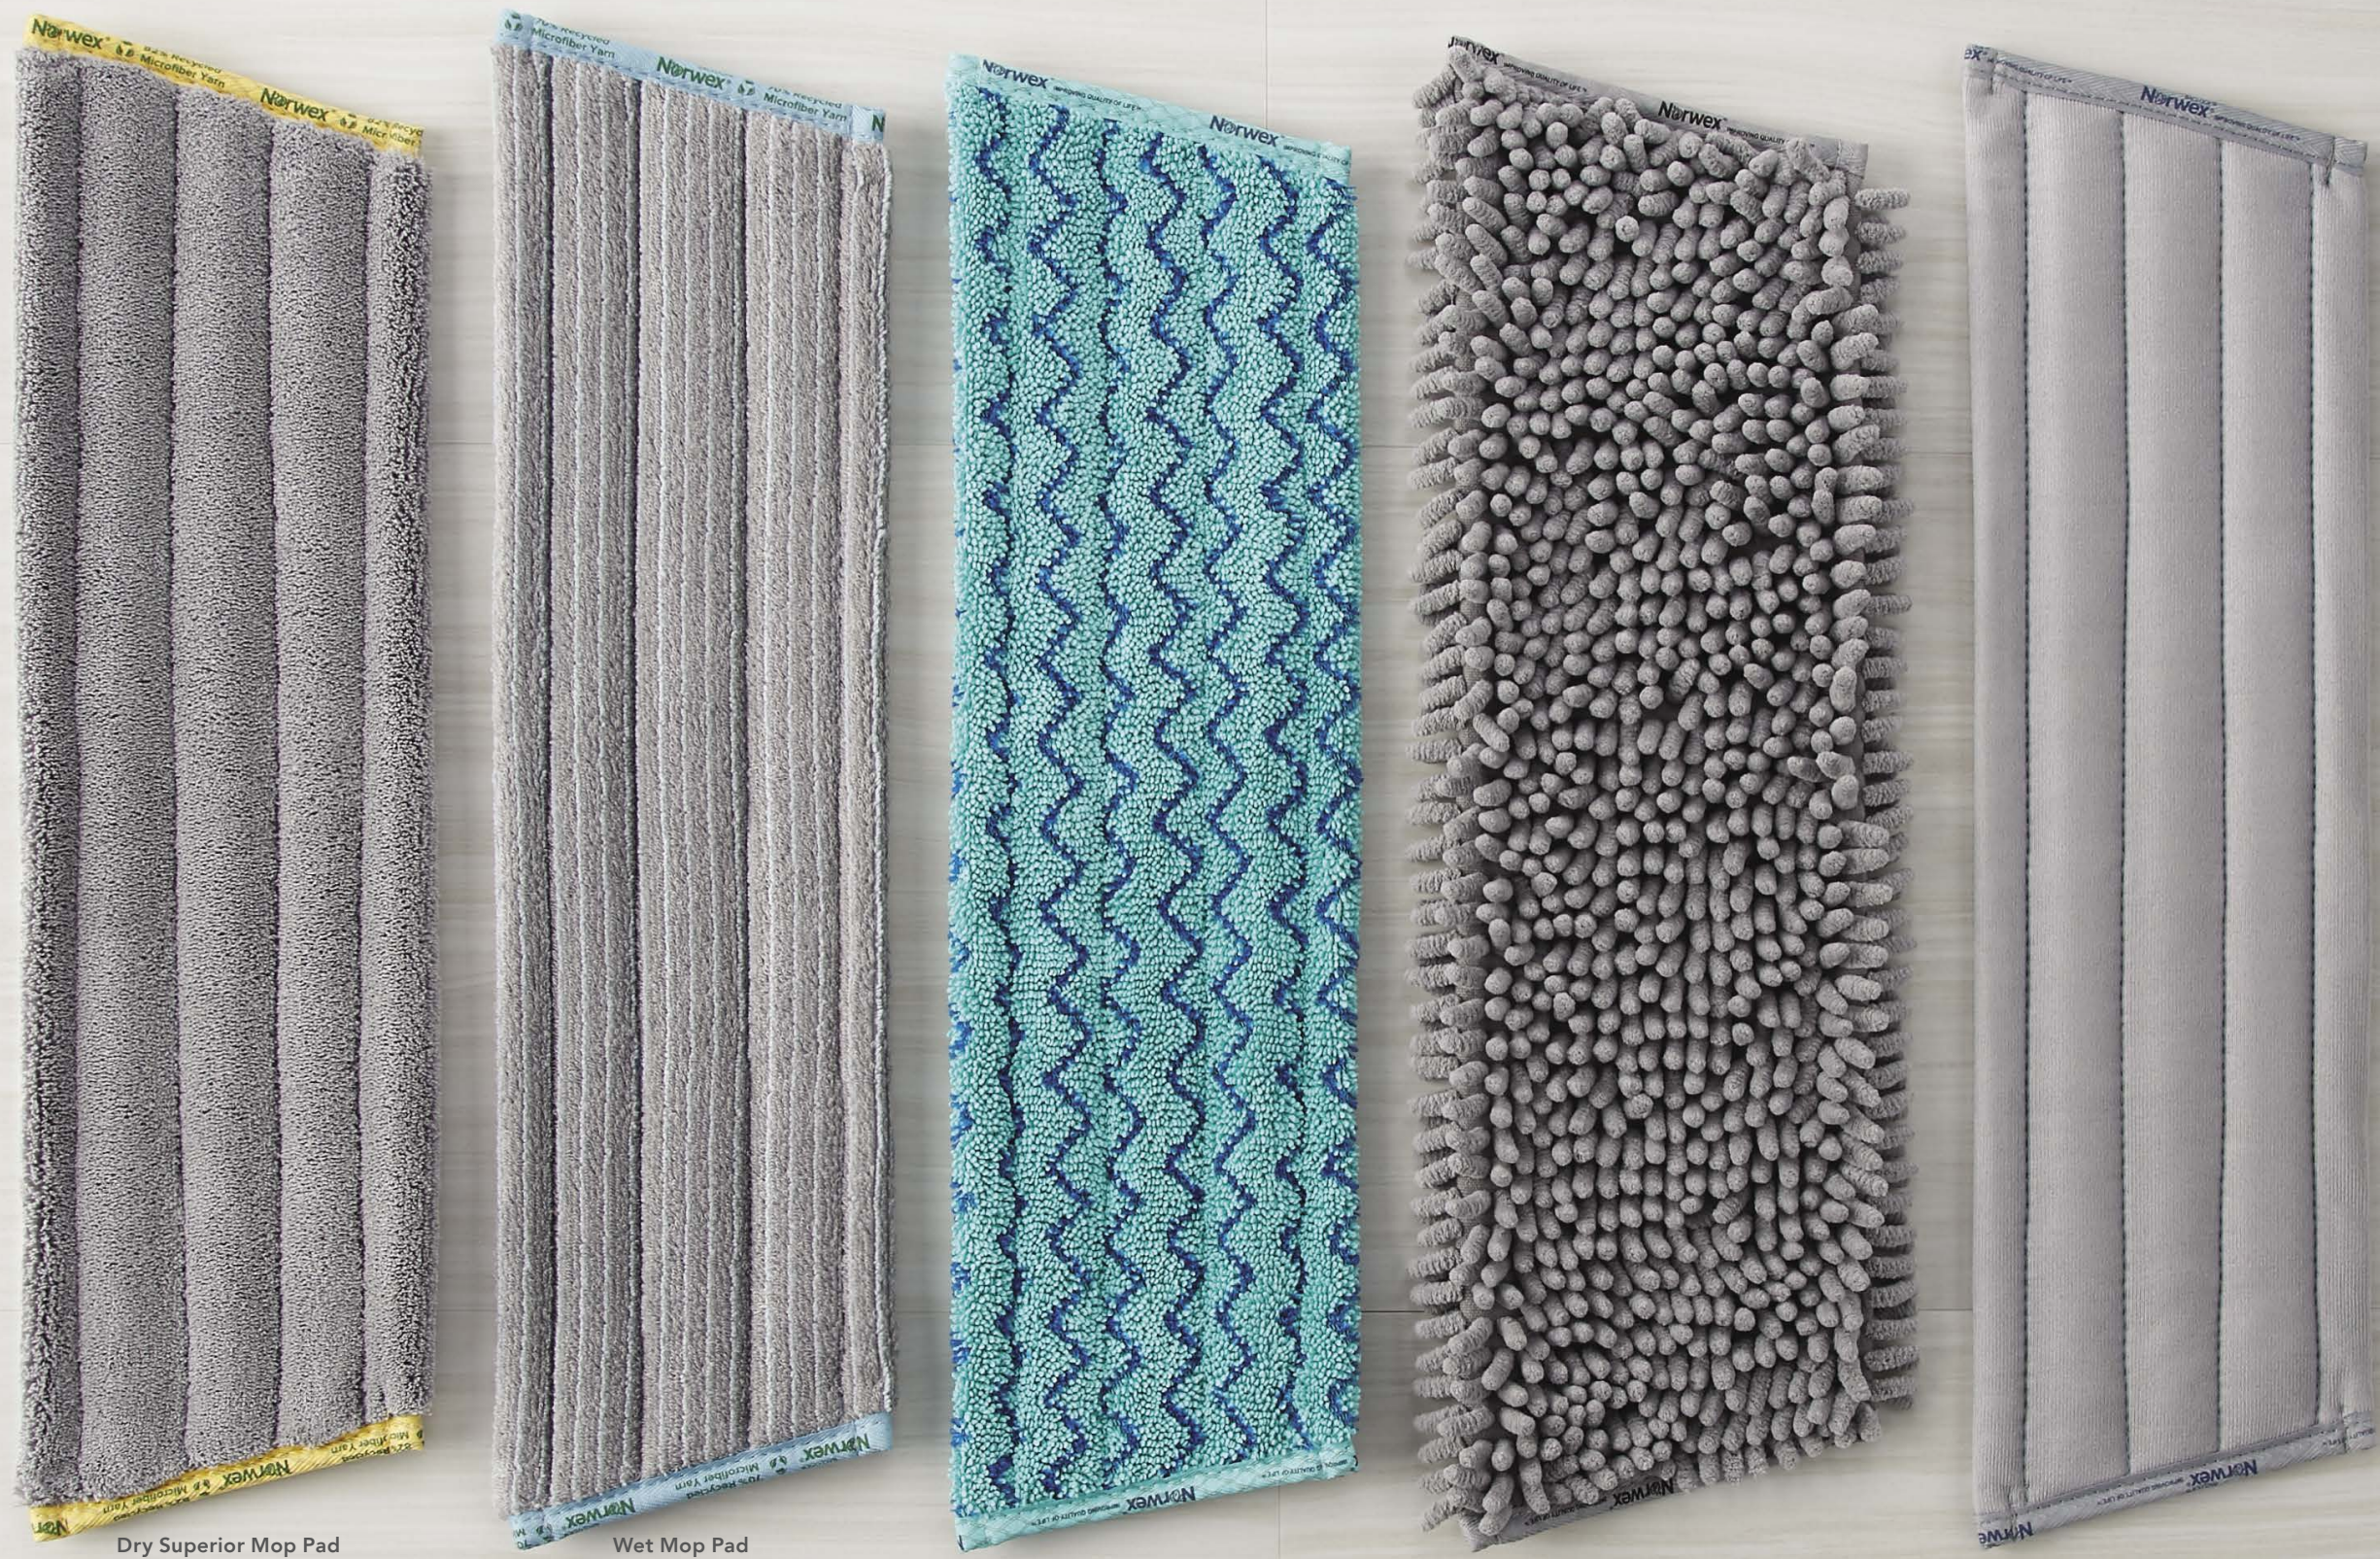

a pad for every surface

Five types of Norwex® Mop Pads pick up everything, everywhere.

Dry Superior Mop Pad **RECYCLED**
The statically charged 82% recycled microfibre yarn grabs the smallest particles of dirt, dust, crumbs and more.
52 cm x 14 cm
352024 graphite with yellow trim
352015 champagne
352018 yellow RRP **$51.50**

Wet Mop Pad **RECYCLED**
Made from 70% recycled microfibre yarn, use it wet to quickly clean floors and walls.
Large 52 cm x 14 cm
350011 graphite with teal trim
350006 rose quartz
350004 blue RRP **$50.50**
Small* 32 cm x 14 cm
350012 graphite with teal trim RRP **$32.00**

Tile Mop Pad
Special nylon fibres are woven into the microfibre to quickly and easily scrub dirt and debris from tile floors.
52 cm x 14 cm
771003 RRP **$53.50**

Chenille Dry Mop Pad
Extra-long nubby chenille microfibre picks up and holds dirt, dust, pet hair and other large particles. Great for baseboards, walls and ceilings too.
52 cm x 14 cm
772003 graphite RRP **$53.50**

Window Cloth Mop Pad **RECYCLED**
Tightly woven microfibre brings high windows to a sparkling shine.
Large 52 cm x 14 cm
770001 RRP **$49.50**
Small* 32 cm x 14 cm
770000 RRP **$31.00**

*Shown on page 19.

why Norwex mops
They give you an amazing clean wet or dry—so you can reduce harmful chemicals on your floors, where kids and pets play.

dry superior mop pad
Made from 82% recycled microfibre yarn

wet mop pad
Made from 70% recycled microfibre yarn

tile mop pad

chenille dry mop pad

window cloth mop pad

Dry Superior Mop Pad Colour Options

Wet Mop Pad Colour Options