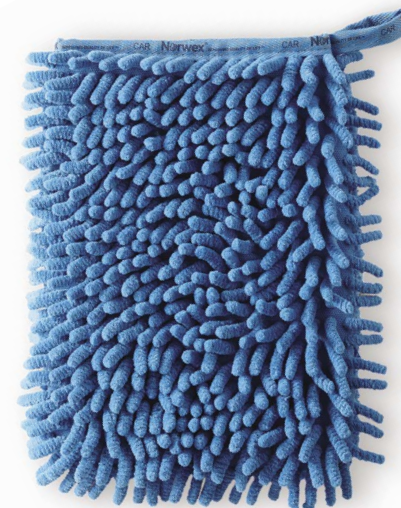

23 cm x 17 cm
308028 marine RRP \$29.50

300209
graphite, teal, plum
with graphite trim

take clean along!

Microfibre must-haves for life's little messes when you're out and about.

Mini Microfibre Variety Pack (MVP)