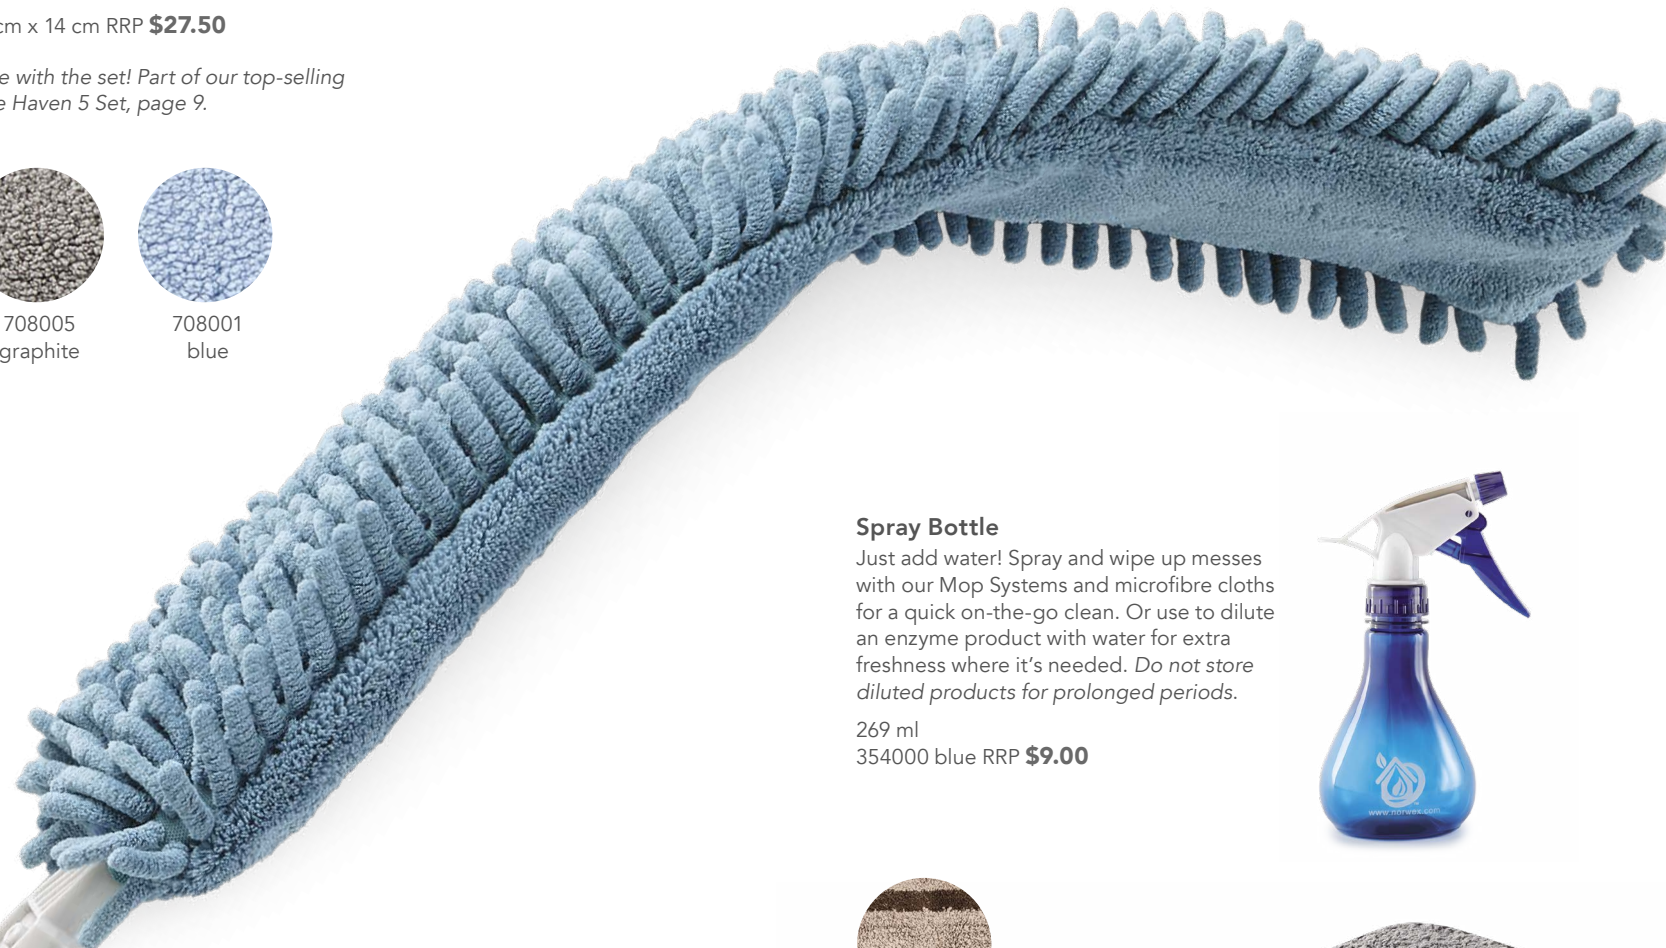

26 cm x 14 cm RRP **\$27.50**

Save with the set! Part of our top-selling Safe Haven 5 Set, page 9.

708005 graphite

708001 blue

Nubby chenille microfibre grabs dust and holds on tight.

EnviroWand™ with Two-Sided Sleeve